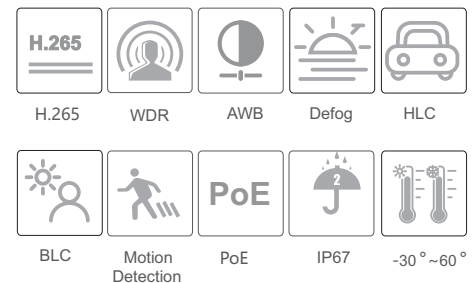

CAMERA

TD-9452S3A (D/PE/FZ/AR3/WD)

5MP Network IR Water-proof
Bullet Camera

- 5MP (2592 × 1944) H.265 coding
- Max.resolution: 2592 × 1944
- ICR auto switch, true day / night, ROI coding
- 3D DNR, True WDR, HLC, BLC, defog
- 30~50m IR night view distance
- DC12V/PoE power supply
- IP 67 ingress protection
- Support three streams
- P2P function (optional)
- Support remote monitoring by smart phones & tablet PCs with iOS and Android OS
- Intelligent analytics (optional): object removal detection, abnormal video signal detection, line crossing detection and intrusion detection