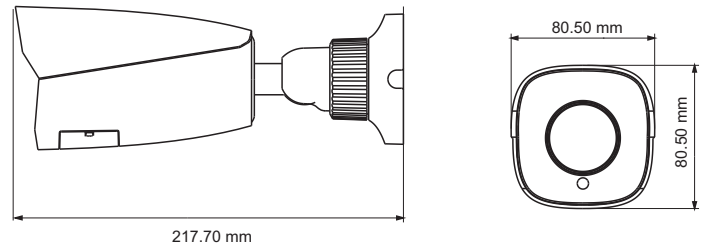

Others

Power Supply	DC12V/PoE
Power Consumption	< 9W
Operating Environment	- 30 °C ~ 60 °C (-22 °F~140°F) Humidity: less than 95 % (non-condensing)
Dimensions (mm)	217.7 × 80.5 × 80.5
Weight (net)	Approx. 0.65KG
Installation	Ceiling mounting; Wall mounting

DIMENSIONS