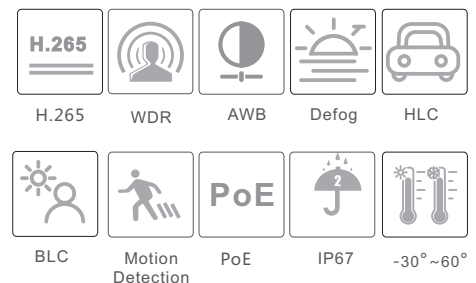

CAMERA

TD-9451S3

5MP Network IR Water-proof
Bullet Camera

- 5MP (2592 × 1944) H.265 coding
- Max.resolution: 2592 × 1944
- ICR auto switch, true day / night, ROI coding
- 3D DNR, digital WDR, HLC, BLC, defog
- 20~30m IR night view distance
- DC12V/PoE power supply
- IP 67 ingress protection
- Support three streams
- Support remote monitoring by smart phones & tablet PCs with iOS and Android OS
- Intelligent analytics (optional): object removal detection, abnormal video signal detection, line crossing detection and intrusion detection