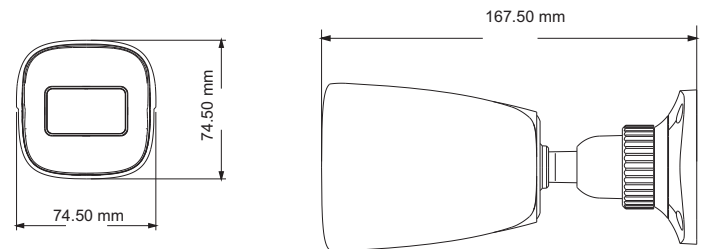

Others

Power Supply	DC12V/PoE
Power Consumption	< 5W
Operating Environment	- 30 °C ~ 60 °C (-22°F~140°F) Humidity: less than 95 % (non-condensing)
Dimensions (mm)	167.5 × 74.5 × 74.5
Weight (net)	Approx. 0.38KG
Installation	Ceiling mounting; Wall mounting

DIMENSIONS